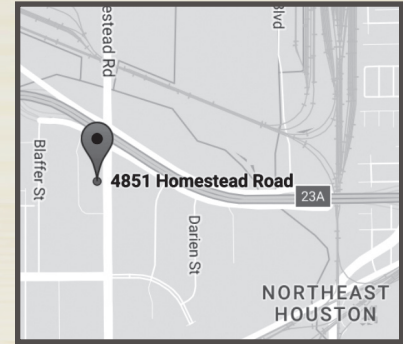

# STUART HOSE & PIPE LOCATIONS

**FORT WORTH**  
701 RIVERSIDE DRIVE  
FORT WORTH, TEXAS 76111  
PH: 817.332.5297  
FX: 817.810.9129  
METRO: 817.654.2053

**DALLAS**  
2621 IRVING BOULEVARD  
DALLAS, TEXAS 75207  
PH: 214.631.6682  
FX: 214.631.7855