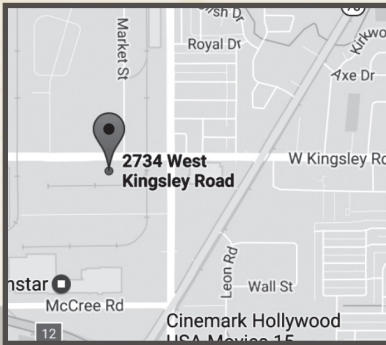

GARLAND
2734 W. KINGSLEY SUITE M
GARLAND, TEXAS 75041
PH: 214.703.0994
FX: 214.703.9372