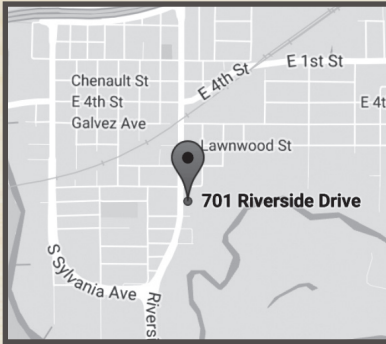

# STUART HOSE & PIPE LOCATIONS

**FORT WORTH**  
701 RIVERSIDE DRIVE  
FORT WORTH, TEXAS 76111  
PH: 817.332.5297  
FX: 817.810.9129  
METRO: 817.654.2053

**DALLAS**  
2621 IRVING BOULEVARD  
DALLAS, TEXAS 75207  
PH: 214.631.6682  
FX: 214.631.7855