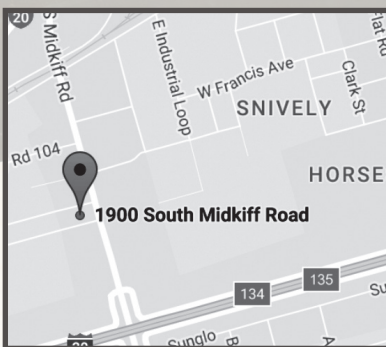

MIDLAND
1900 S. MIDKIFF ROAD
MIDLAND, TEXAS 79701
PH: 432.682.4673
FX: 432.684.4445