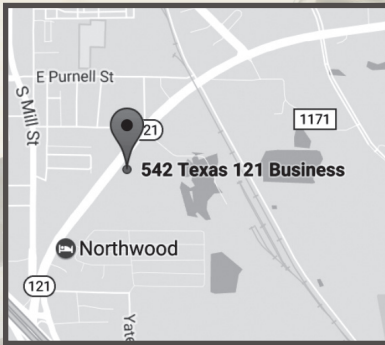

LEWISVILLE
542 E. STATE HIGHWAY 121
LEWISVILLE, TEXAS 75057
PH: 972.221.5731
FX: 972.221.0481