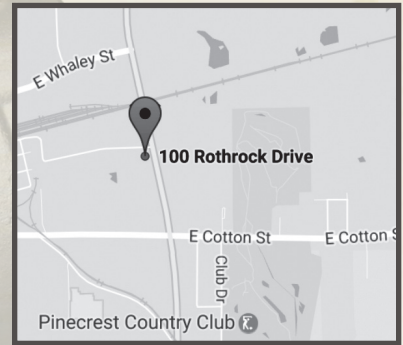

LONGVIEW
100A ROTHROCK DRIVE
LONGVIEW, TEXAS 75602
PH: 903.236.7274
FX: 903.236.7277