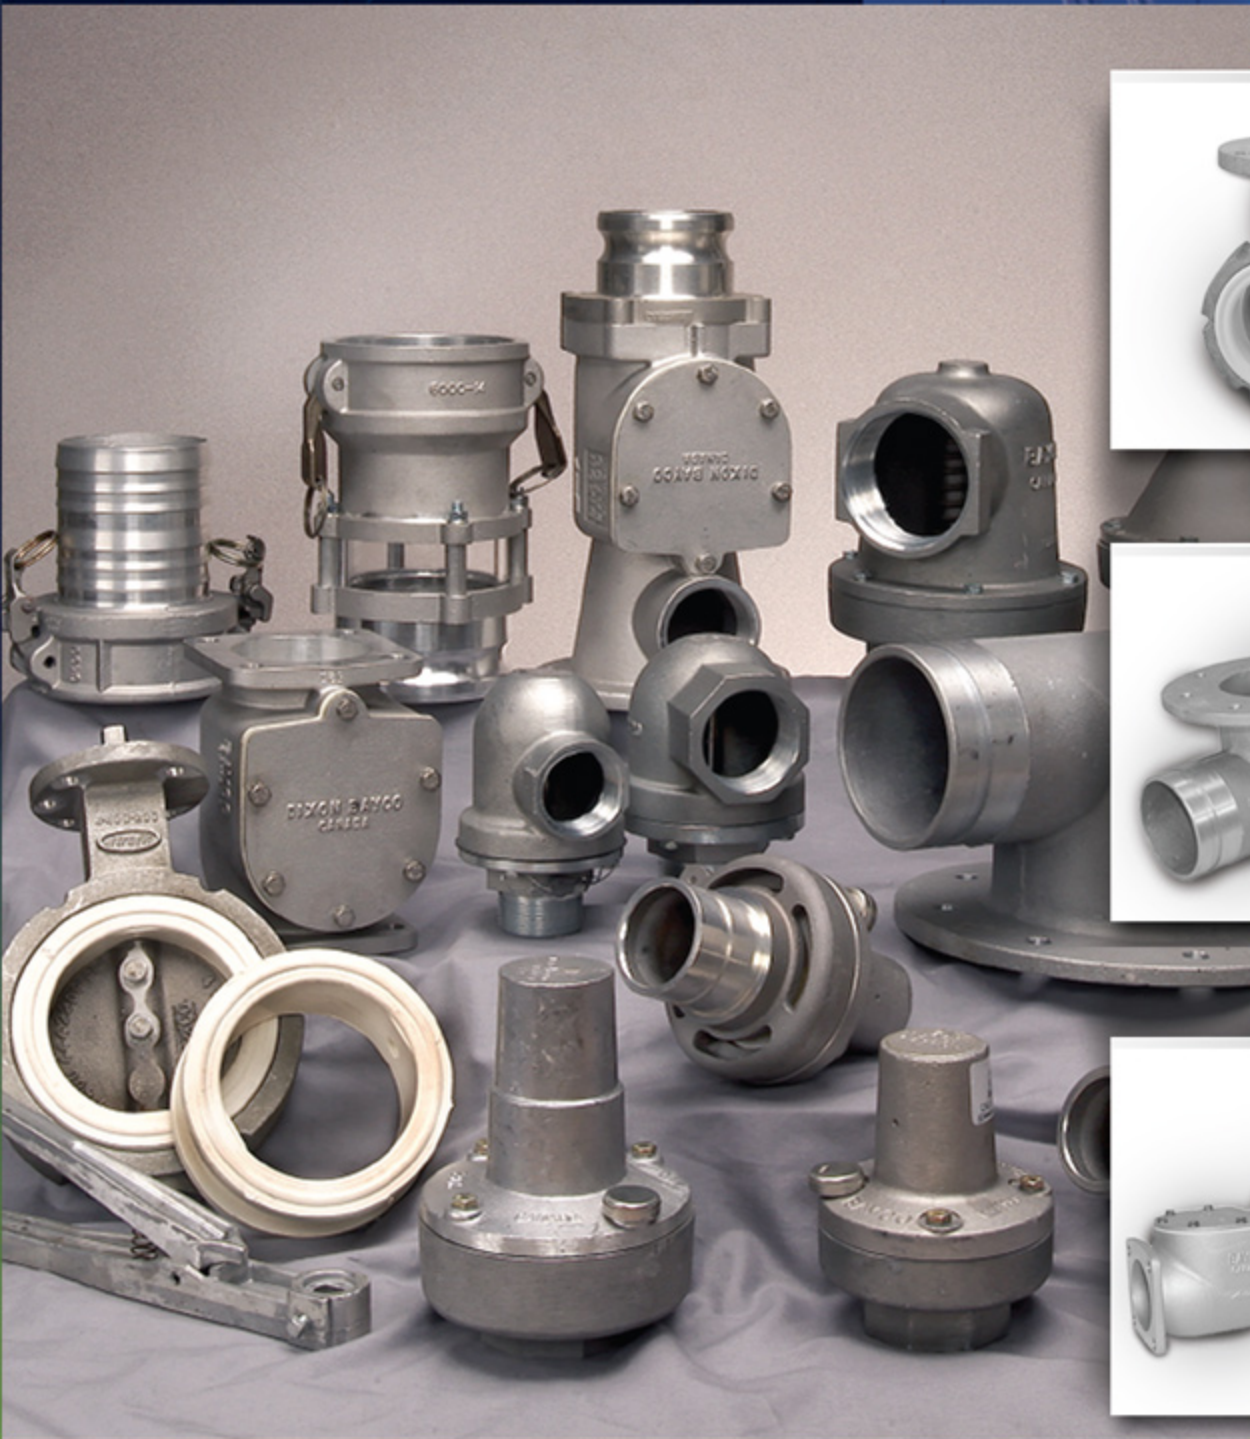

REINFORCEMENT: Spiral-plied synthetic fabric with wire helix

TEMPERATURE: -20°F to 325°F (-29°C to 163°C)

Featuring an Expansive Selection of

CAMLOCKS

Available in all Sizes and Materials:

- ▶ Ductile Iron
- ▶ Aluminum
- ▶ Stainless Steel
- ▶ Brass

DRY BULK FITTINGS

▶ *Largest Inventory in the USA*

▶ *"If You Need It, We've Got It!"*

Butterfly Valve 390 series

- *Nitrile seat*
- *316 ss disc*
- *Two piece aluminum body*

Hopper Tees

- *Durable lightweight*
- *Cast aluminum construction*
- *Groove x groove x flange design*

Swing Check Valves

- *Cast aluminum bodies with zinc aluminum inspection caps*
- *All safety flapper assemblies drilled and pinned*
- *Choice of seals*

- ▶ **6** *Convenient Locations*
- ▶ *Sales Staff Available 6 Days a Week*
- ▶ *Ready to Ship Immediately*
- ▶ *Free Local Delivery*